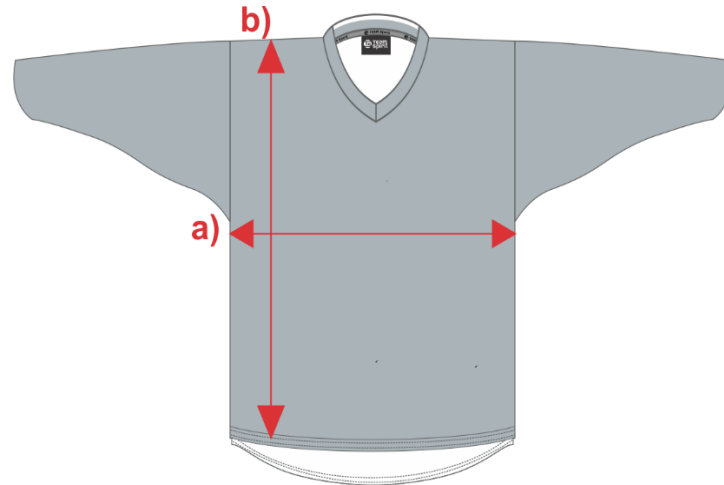

Ice Hockey Jersey

		Junior				Senior					
	(cm)	YS	YM	YL	YXL	S	M	L	XL	2XL	3XL
A	1/2 Chest	41	46	51	54	57	60	64	69	74	79
B	Length	56	61	66	71	76	78	81	84	87	90

Note: Grab a garment of your own that is a comfortable fit. Measure the dimensions when laid flat.

a) 1/2 Chest Measurement - Taken from armpit to armpit.

b) Length Measurement - Taken from highest point on the back to the hem at the bottom of the garment.

Ice Hockey Goalie Jersey

		Junior		Senior	
	(cm)	GK S	GK M	GK L	GK XL
A	1/2 Chest	72	75	80	83
B	Length	77	82	88	90

Note: Grab a garment of your own that is a comfortable fit. Measure the dimensions when laid flat.

a) 1/2 Chest Measurement - Taken from armpit to armpit.

b) Length Measurement - Taken from highest point on the back to the hem at the bottom of the garment.

EASY FIT	XS	S	M	L	XL	2XL	3XL	5XL
LADIES REF	12	14	16	18				
HALF CHEST	55.5	58	60.5	63	65.5	68	70.5	75.5
BODY LENGTH	66	68	70	72	74	76	78	80

WIND & COLD
PROOF

Body Shape Options

TIP - Grab a garment of your own that is a comfortable fit. Measure the dimensions when laid flat.
 1/2 Chest Measurement - Taken from armpit to armpit.
 Length Measurement - Taken from highest point on the back to the hem at the bottom of the garment.