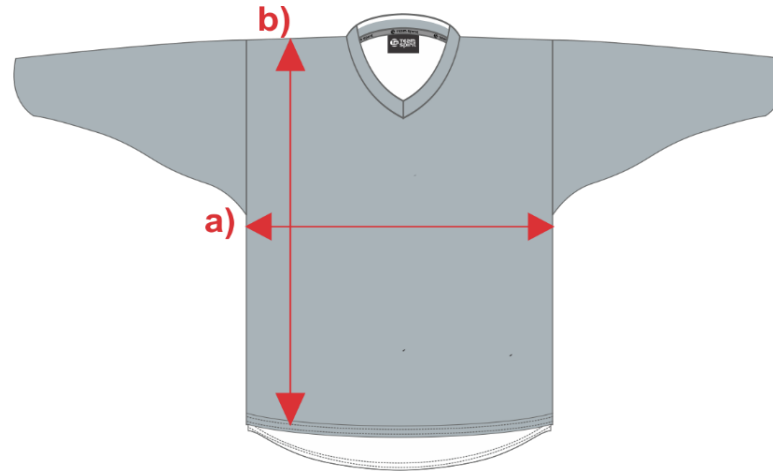

Ice Hockey Jersey

		Junior				Senior					
	(cm)	YS	YM	YL	YXL	S	M	L	XL	2XL	3XL
A	1/2 Chest	41	46	51	54	57	60	64	69	74	79
B	Length	56	61	66	71	76	78	81	84	87	90

Note: Grab a garment of your own that is a comfortable fit. Measure the dimensions when laid flat.

a) 1/2 Chest Measurement - Taken from armpit to armpit.

b) Length Measurement - Taken from highest point on the back to the hem at the bottom of the garment.

Ice Hockey Goalie Jersey

		Junior		Senior	
	(cm)	GK S	GK M	GK L	GK XL
A	1/2 Chest	72	75	80	83
B	Length	77	82	88	90

Note: Grab a garment of your own that is a comfortable fit. Measure the dimensions when laid flat.

a) 1/2 Chest Measurement - Taken from armpit to armpit.

b) Length Measurement - Taken from highest point on the back to the hem at the bottom of the garment.