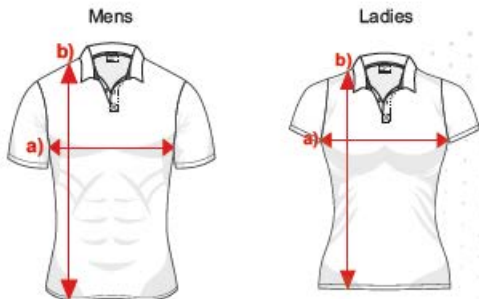

a) 1/2 Chest Measurement - Taken from armpit to armpit.

b) Length Measurement - Taken from highest point on the back to the hem at the bottom of the garment.

Ice Hockey Goalie Jersey

		Junior		Senior	
	(cm)	GK S	GK M	GK L	GK XL
A	1/2 Chest	72	75	80	83
B	Length	77	82	88	90

Note: Grab a garment of your own that is a comfortable fit. Measure the dimensions when laid flat.

a) 1/2 Chest Measurement - Taken from armpit to armpit.

b) Length Measurement - Taken from highest point on the back to the hem at the bottom of the garment.

Hoodie sizing

FL09K - KIDS FLEECE CONTRAST CLOSED-FRONT HOODIE

EASY FIT	6k	8k	10k	12k	14k
LADIES REF				8	10
HALF CHEST	42	45	47.5	50	52.5
BODY LENGTH	52	56	62	64	66

WIND & COLD
PROOF

FL09 - UNISEX FLEECE CONTRAST CLOSED-FRONT HOODIE

EASY FIT	XS	S	M	L	XL	2XL	3XL	5XL
LADIES REF	12	14	16	18				
HALF CHEST	55.5	58	60.5	63	65.5	68	70.5	75.5
BODY LENGTH	66	68	70	72	74	76	78	80

WIND & COLD
PROOF

Body Shape Options

TIP - Grab a garment of your own that is a comfortable fit. Measure the dimensions when laid flat.
 1/2 Chest Measurement - Taken from armpit to armpit.
 Length Measurement - Taken from highest point on the back to the hem at the bottom of the garment.